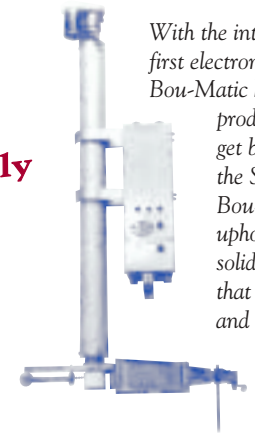

Technology to take you into the new millennium, with traditional Bou-Matic quality and reliability

When you invest in detachers, you are investing in your future. Simply put, Bou-Matic Signature 4000 Series detachers allow you to milk more cows, more consistently, in a shorter amount of time. With a combination of proper management and the advanced technology of the Signature 4000 Series detachers you will be in a position to substantially increase your profits.

You can also rely on Bou-Matic Signature 4000 Series detachers to give your cows uniform milkouts. Now, no matter who is milking, you can rest assured that your cows will

be milked the same – not over-milked or under-milked.

Automation based on good milking principles

Bou-Matic equipment has always rested squarely on the reputation of following good milking principles. Principles such as:

Milk cows quickly and gently

The Signature 4000 Series detachers live up to that reputation. With full-flow sensing and non-restrictive shut-off for reduced vacuum fluctuation and vacuum drop, your cows are

milked faster and safer. You can feel good about milking your cows with the Signature 4000 Series detachers, knowing these detachers will be as careful with your cows as you are.

With the introduction of the very first electronic detacher in 1974, Bou-Matic has built upon success – producing products that just get better and better. With the Signature 4000 Series, Bou-Matic continues to uphold its strong tradition of solid detachers. Detachers that milk your cows correctly and that last a long time.

Signature 4600 Model Detacher

A Bou-Matic air detacher with more functions than ever before.